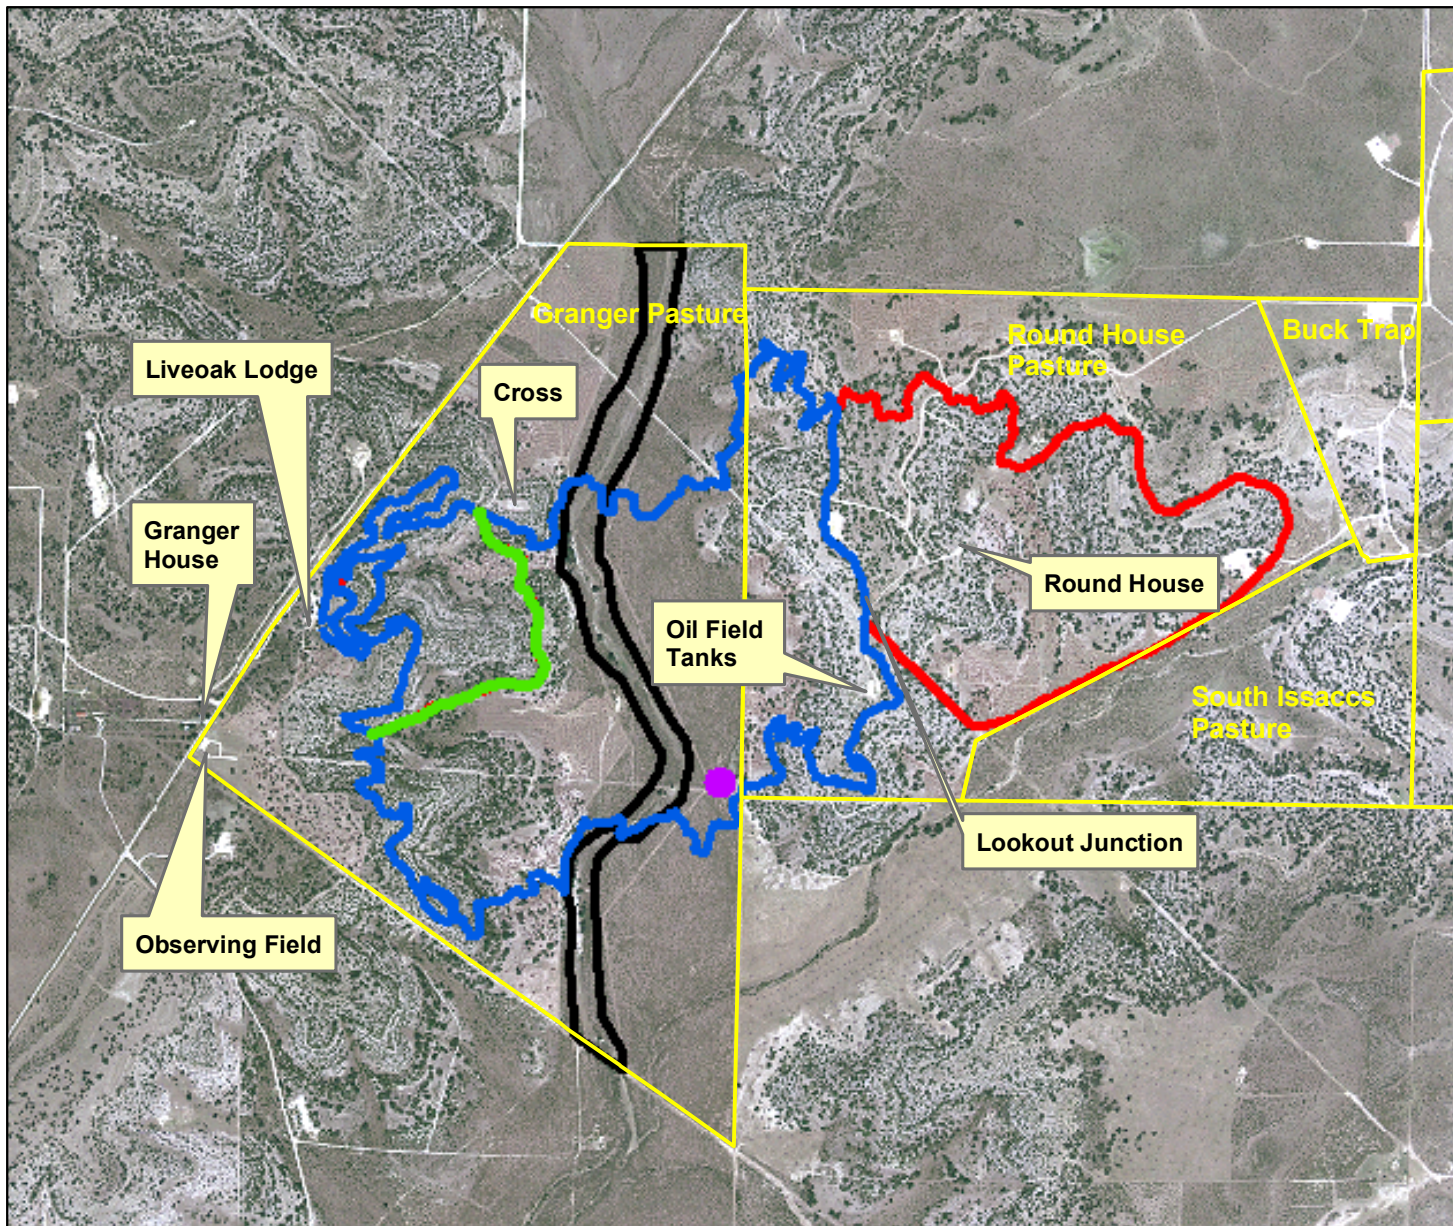

# X BAR RANCH TRAIL MAP

## Legend

meador\_ed-----mea002 Consplan

well

White Loop 1.5 Miles (NOT SHOWN)

Green Loop 3 Miles

Blue Loop 9 Miles

Red Loop 12 Miles

buffer

**Butt on your bike, Helmet on your HEAD ALWAYS!**

**Color coded Trail Markers and Arrows are on Right-Hand Side of trails. DO NOT cross fences , gates are located at all trail crossings.**